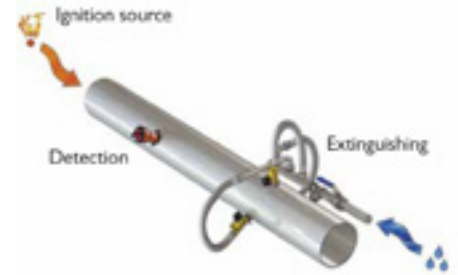

萤火虫火花检测系统的安装可以防止由于火灾和粉尘爆炸带来的惨痛损失。

The installation of a Firefly spark detection system can save panelboard industry from costly fires and dust explosions.